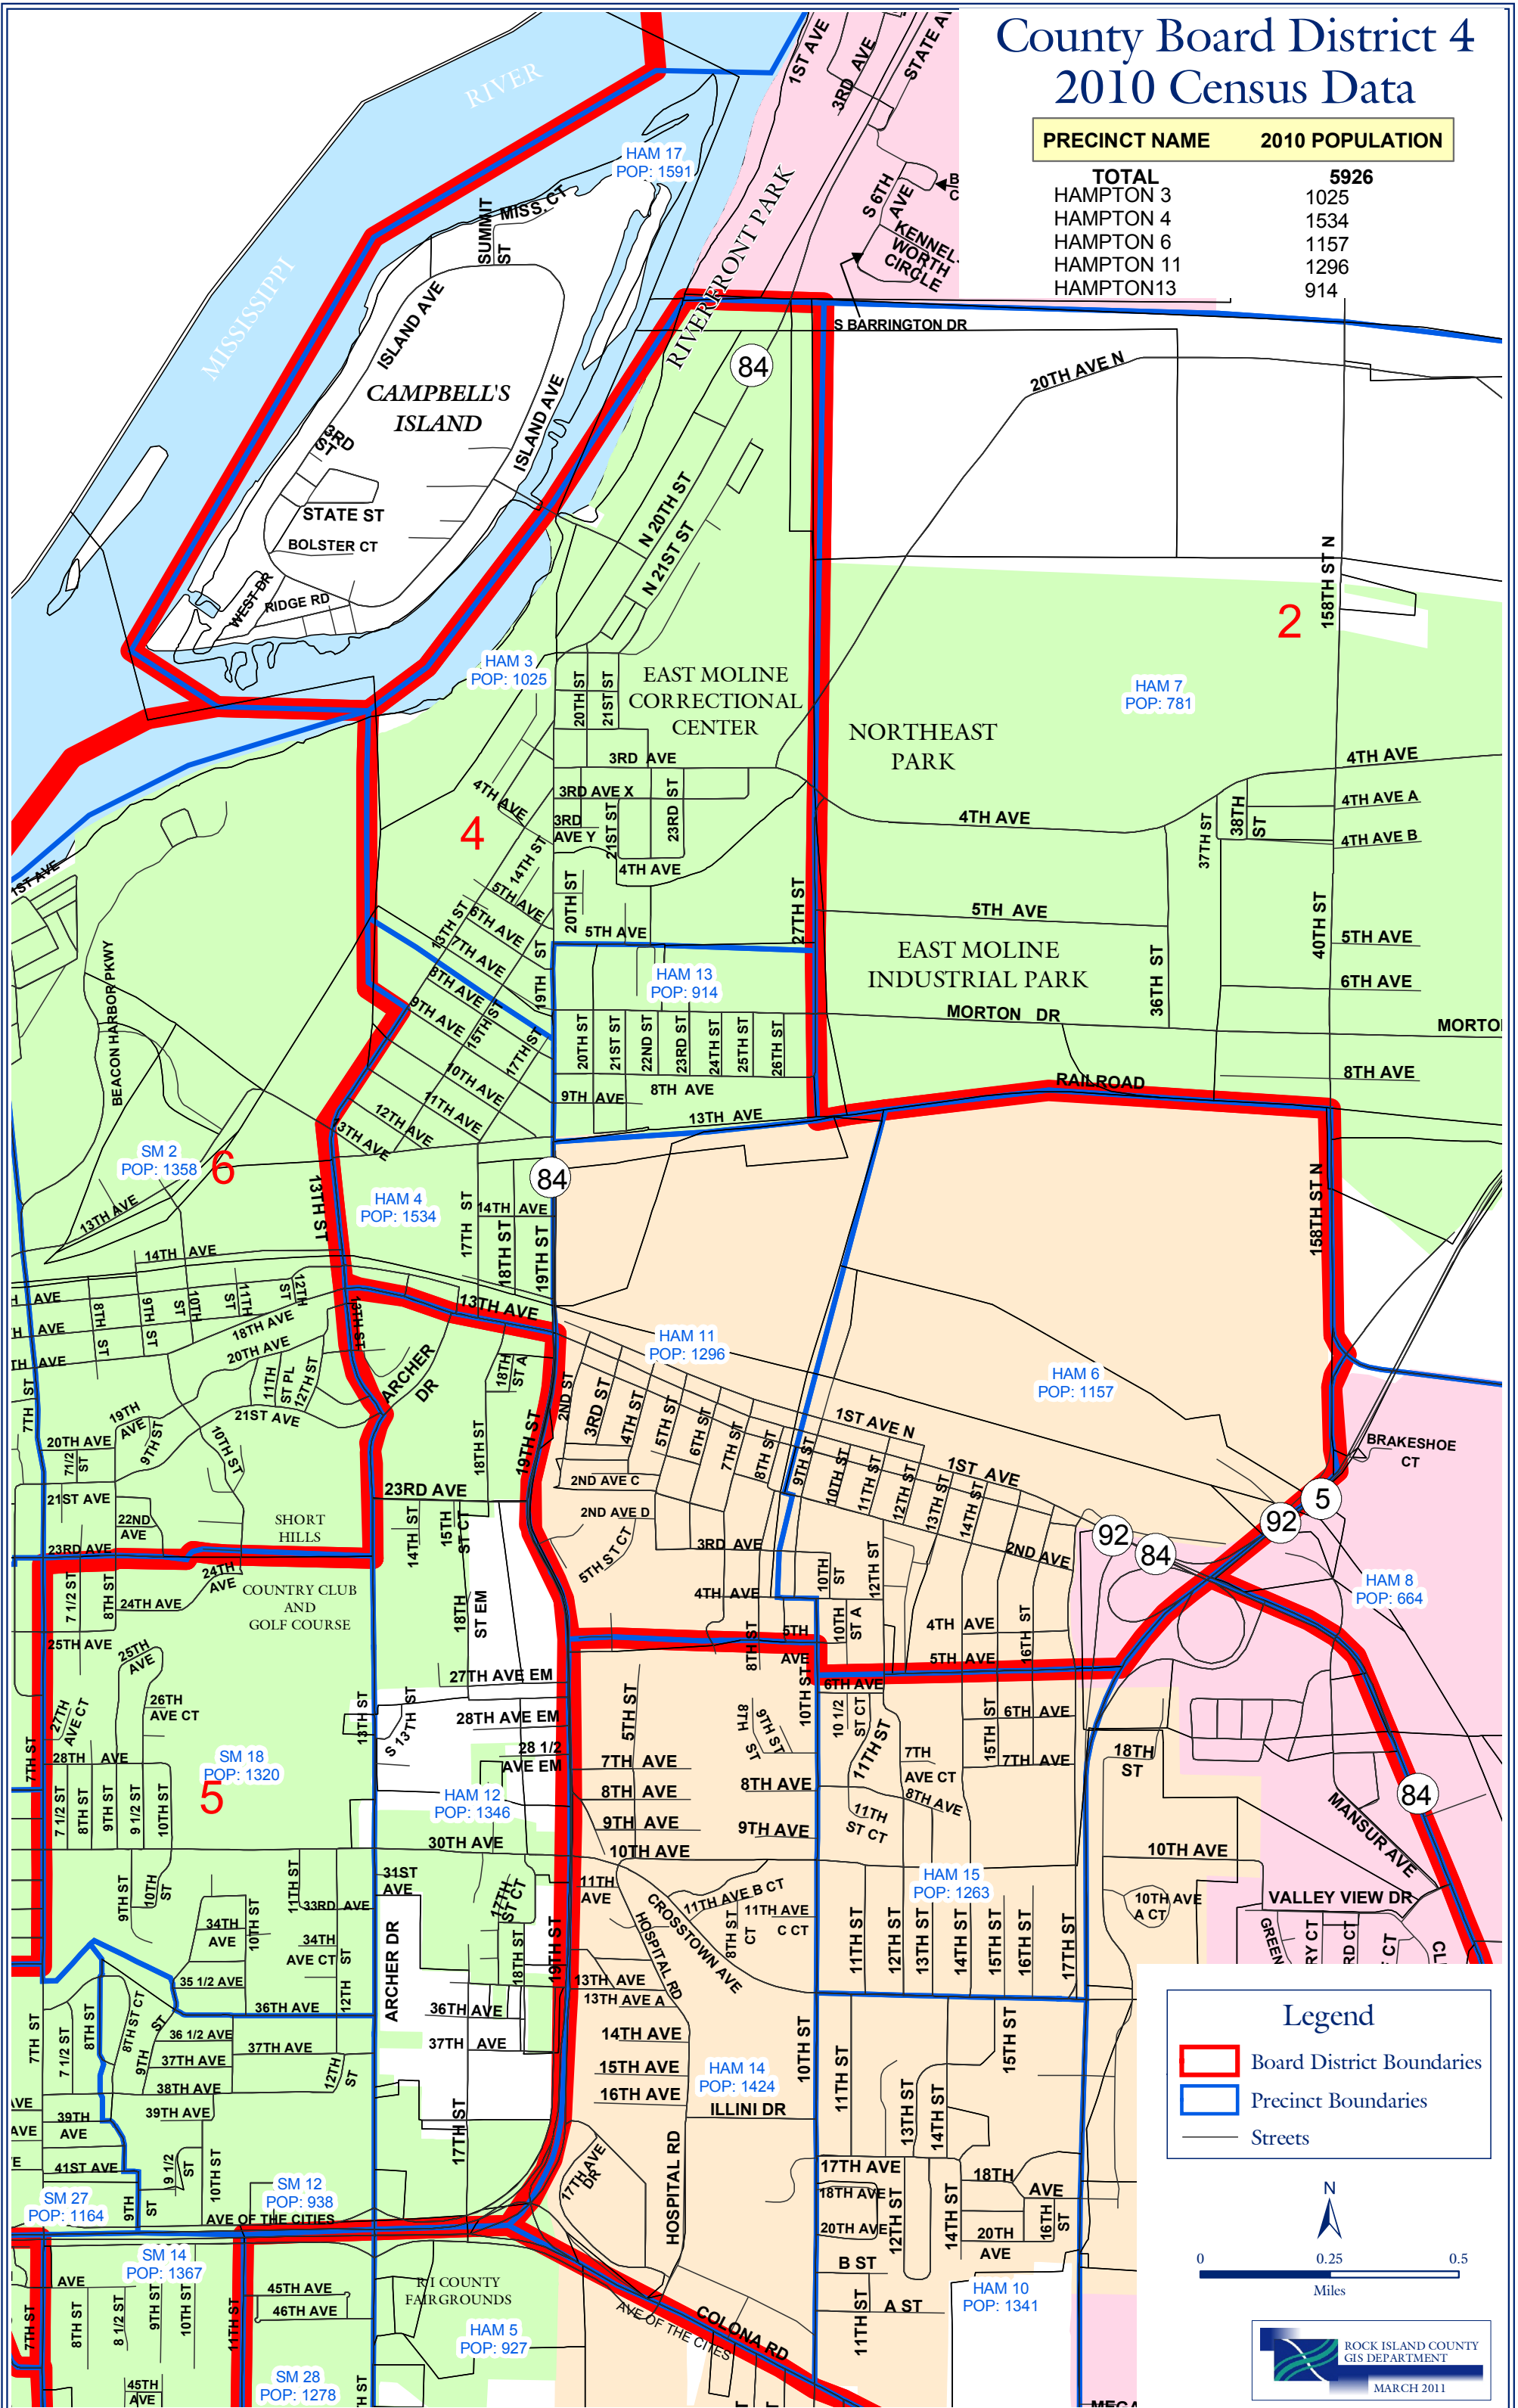

County Board District 4 2010 Census Data

PRECINCT NAME	2010 POPULATION
TOTAL	5926
HAMPTON 3	1025
HAMPTON 4	1534
HAMPTON 6	1157
HAMPTON 11	1296
HAMPTON 13	914

Legend

- Board District Boundaries
- Precinct Boundaries
- Streets